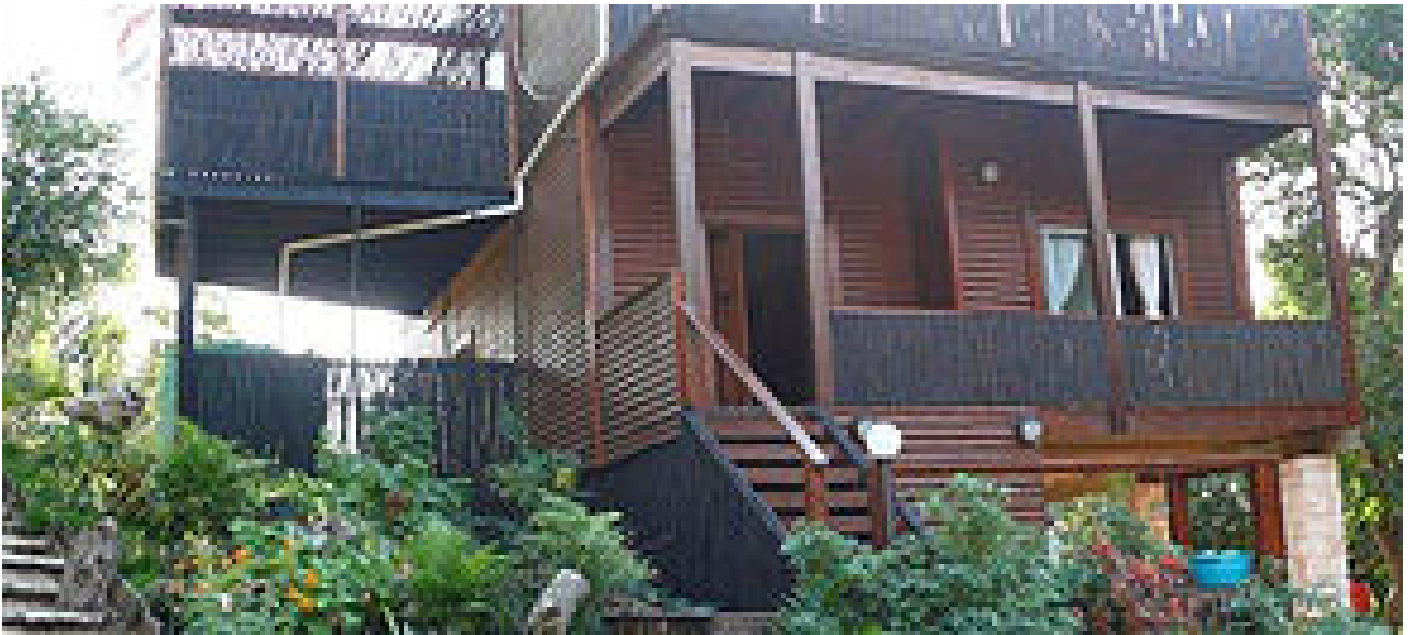

CASA (MADEIRA) & WAKENE RESIDENTIAL ESTATE 0,00 ZAR

PROPERTY INFORMATION:

Address	: Ponta do Ouro, Ponta Do Ouro, Mozambique, Mozambique
Category	: Ponta Do Ouro Self Catering Units
Type	: Accommodation

PROPERTY INFORMATION:

Casa (Madeira) - 8-12 sleeper. Wakene Residential Estate - 4-6 sleeper. Wakene

Wakene Dune Chalets offers two fully equipped self-catering Chalets situated in Southern Mozambique. Wakene Dune Chalets is 15km from the Kosi Bay and South African border and 4km north of Ponta Malongane. Each Chalet has two bedrooms and a bathroom. All linen and bath towels are provided and the unit is serviced daily by a full-time cleaner. There is a fully equipped kitchen with a fridge-freezer, microwave oven, kettle, two-plate gas hob and electric oven. The kitchen is open-plan to the lounge area. We are located on a private stretch of beach within a dune forest and a wooden walkway onto the beach.