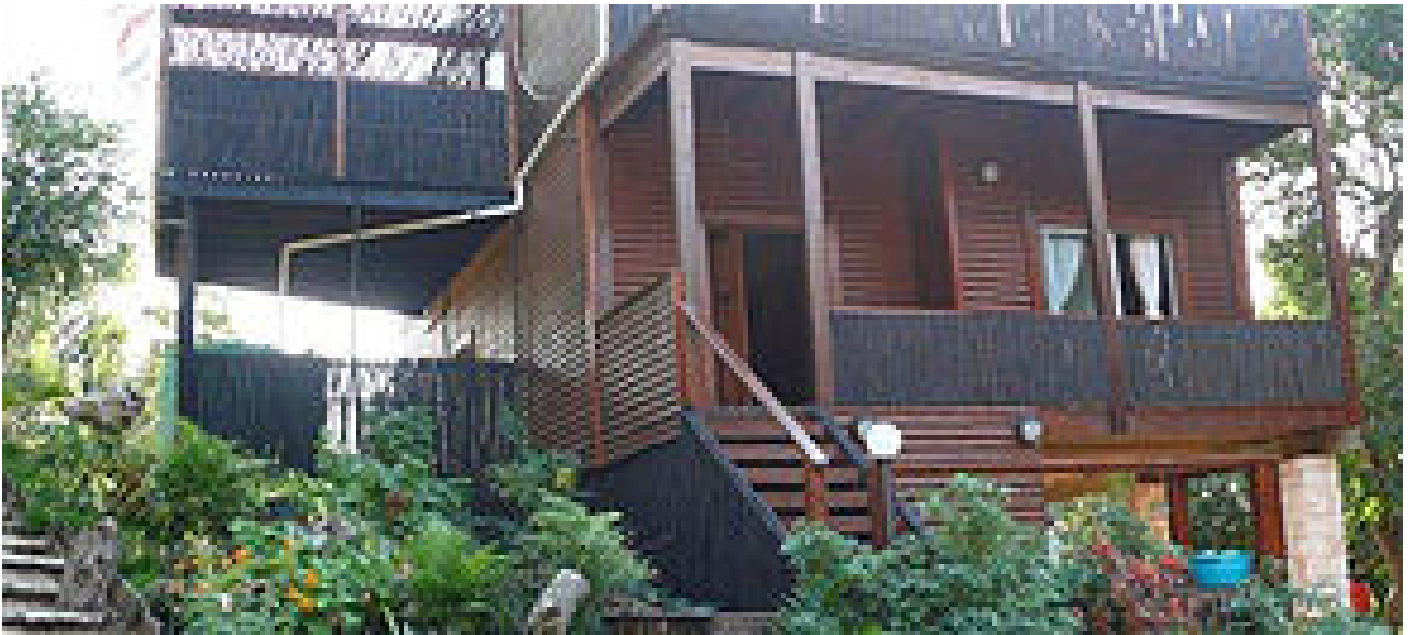

CASA (MADEIRA) & WAKENE RESIDENTIAL ESTATE 0,00 ZAR

PROPERTY INFORMATION:

Address	: Ponta do Ouro, Ponta Do Ouro, Mozambique, Mozambique
Category	: Ponta Do Ouro Self Catering Units
Type	: Accommodation

PROPERTY INFORMATION:

Casa (Madeira) - 8-12 sleeper. Wakene Residential Estate - 4-6 sleeper. Wakene
Wakene Dune Chalets offers two fully equipped self-catering Chalets situated in Southern Mozambique. Wakene Dune Chalets is 15km from the Kosi Bay and South African border and 4km north of Ponta Malongane. Each Chalet has two bedrooms and a bathroom. All linen and bath towels are provided and the unit is serviced daily by a full-time cleaner. There is a fully equipped kitchen with a fridge-freezer, microwave oven, kettle, two-plate gas hob and electric oven. The kitchen is open-plan to the lounge area. We are located on a private stretch of beach within a dune forest and a wooden walkway onto the beach.