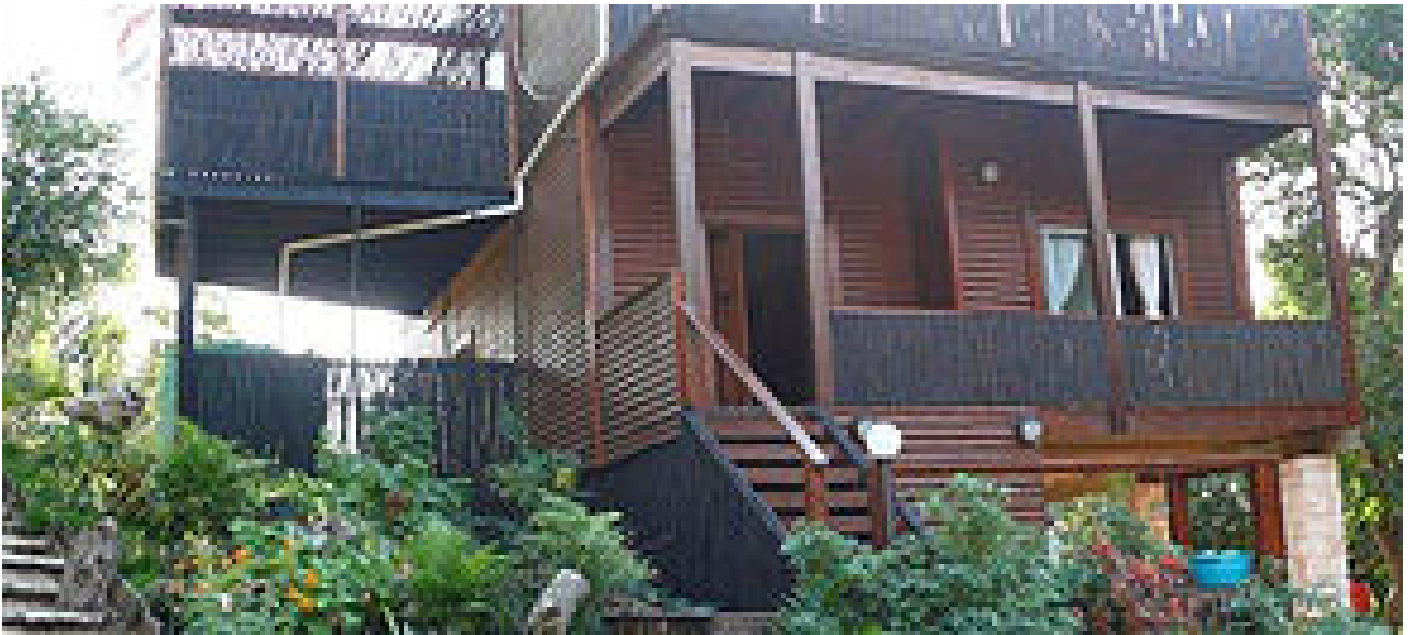

### PROPERTY INFORMATION:

Address	: Ponta do Ouro, Ponta Do Ouro, Mozambique, Mozambique
Category	: Ponta Do Ouro Self Catering Units
Type	: Accommodation

### PROPERTY INFORMATION:

Casa (Madeira) - 8-12 sleeper. Wakene Residential Estate - 4-6 sleeper. Wakene  
Wakene Dune Chalets offers two fully equipped self-catering Chalets situated in Southern Mozambique. Wakene Dune Chalets is 15km from the Kosi Bay and South African border and 4km north of Ponta Malongane. Each Chalet has two bedrooms and a bathroom. All linen and bath towels are provided and the unit is serviced daily by a full-time cleaner. There is a fully equipped kitchen with a fridge-freezer, microwave oven, kettle, two-plate gas hob and electric oven. The kitchen is open-plan to the lounge area. We are located on a private stretch of beach within a dune forest and a wooden walkway onto the beach.